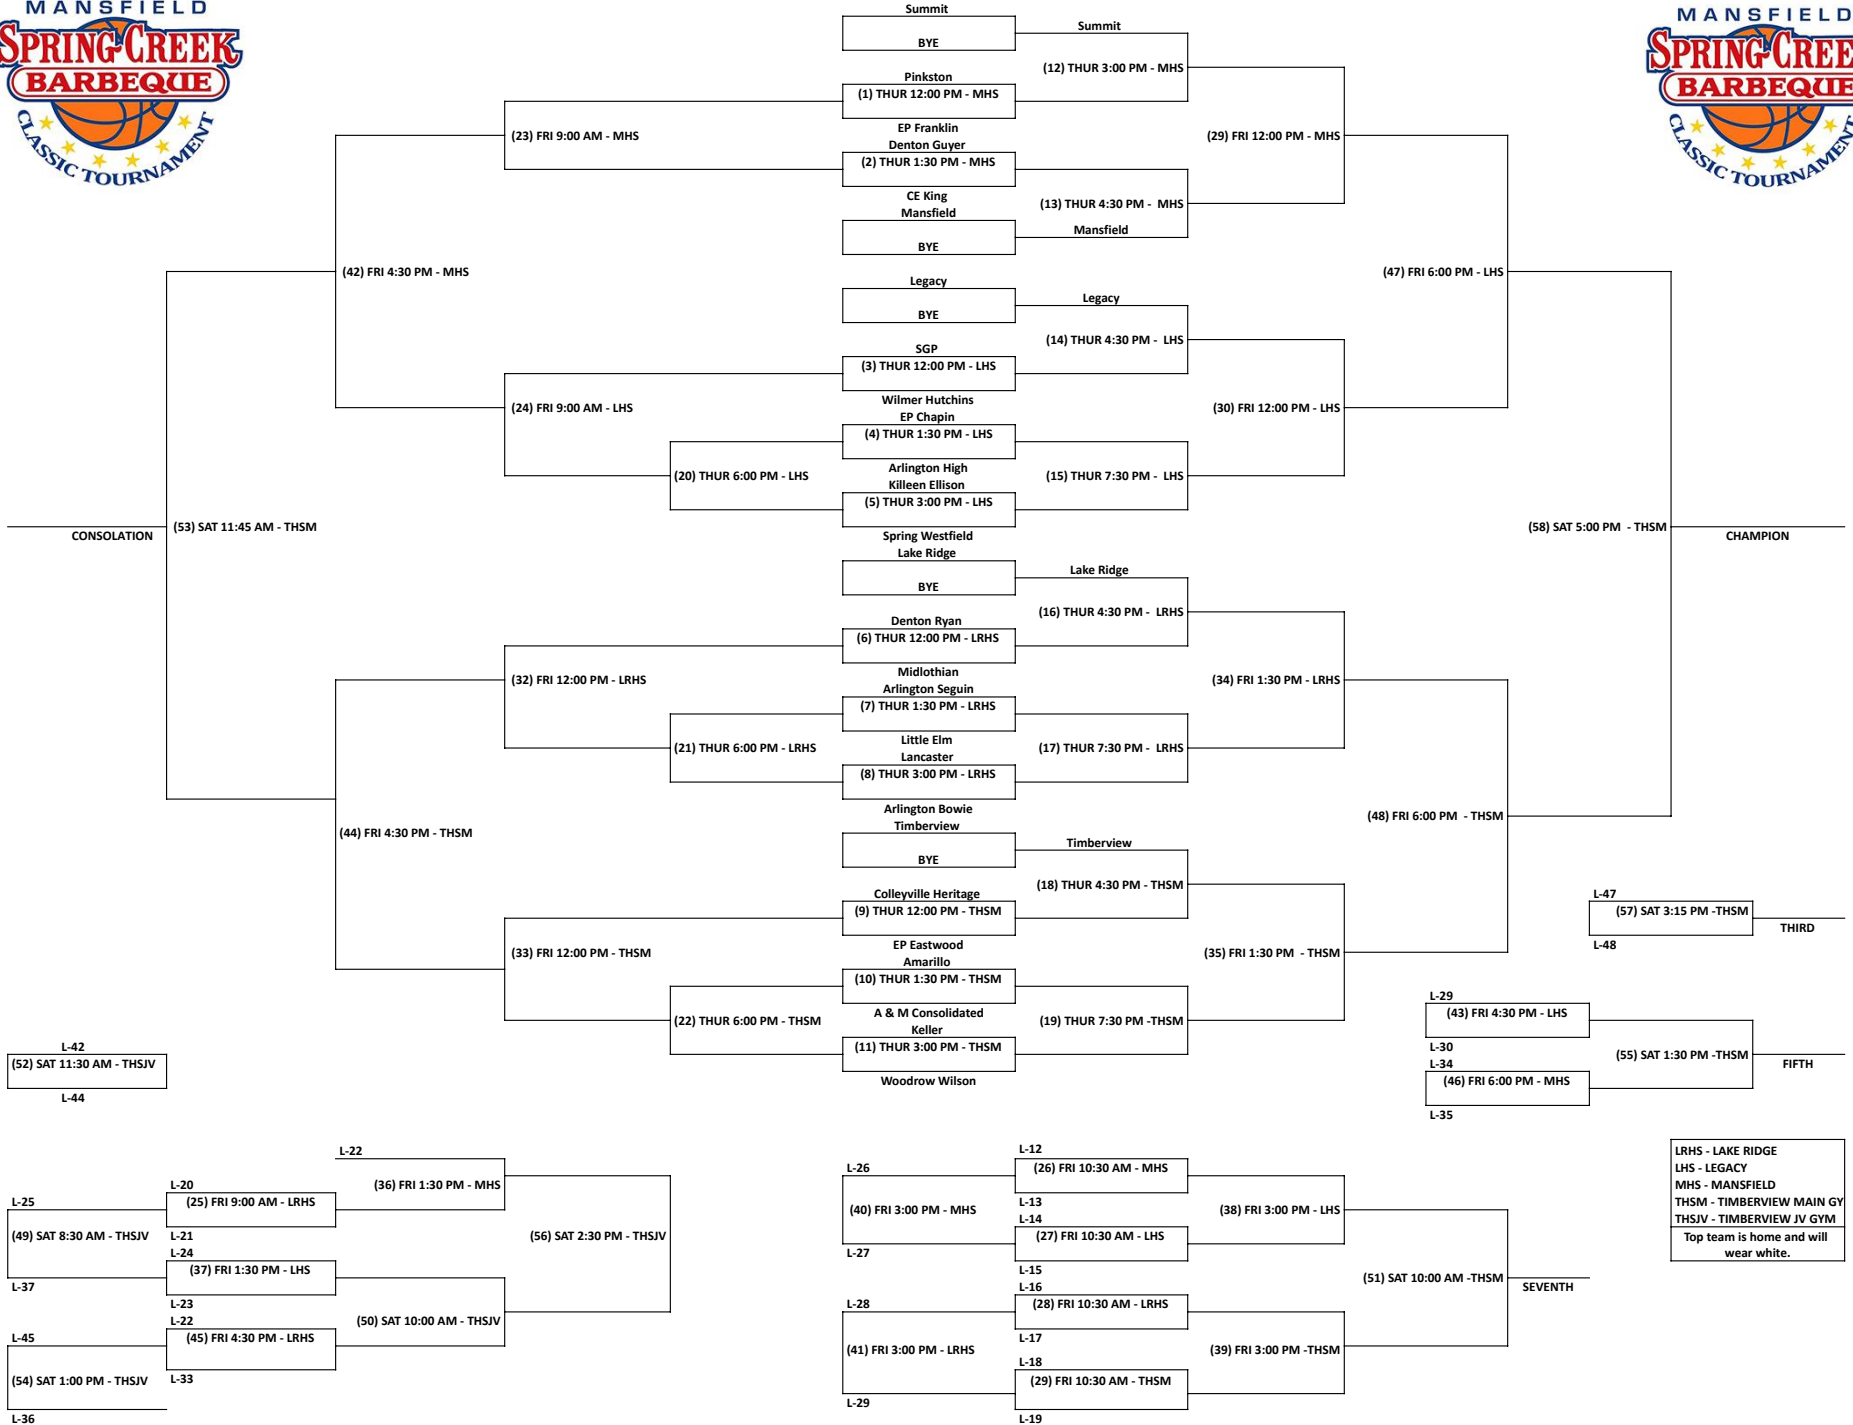

MANSFIELD ISD SPRING CREEK CLASSIC DEC. 5-7

LRHS - LAKE RIDGE  
 LHS - LEGACY  
 MHS - MANSFIELD  
 THSM - TIMBERVIEW MAIN GYM  
 THSVJ - TIMBERVIEW JV GYM  
 Top team is home and will wear white.