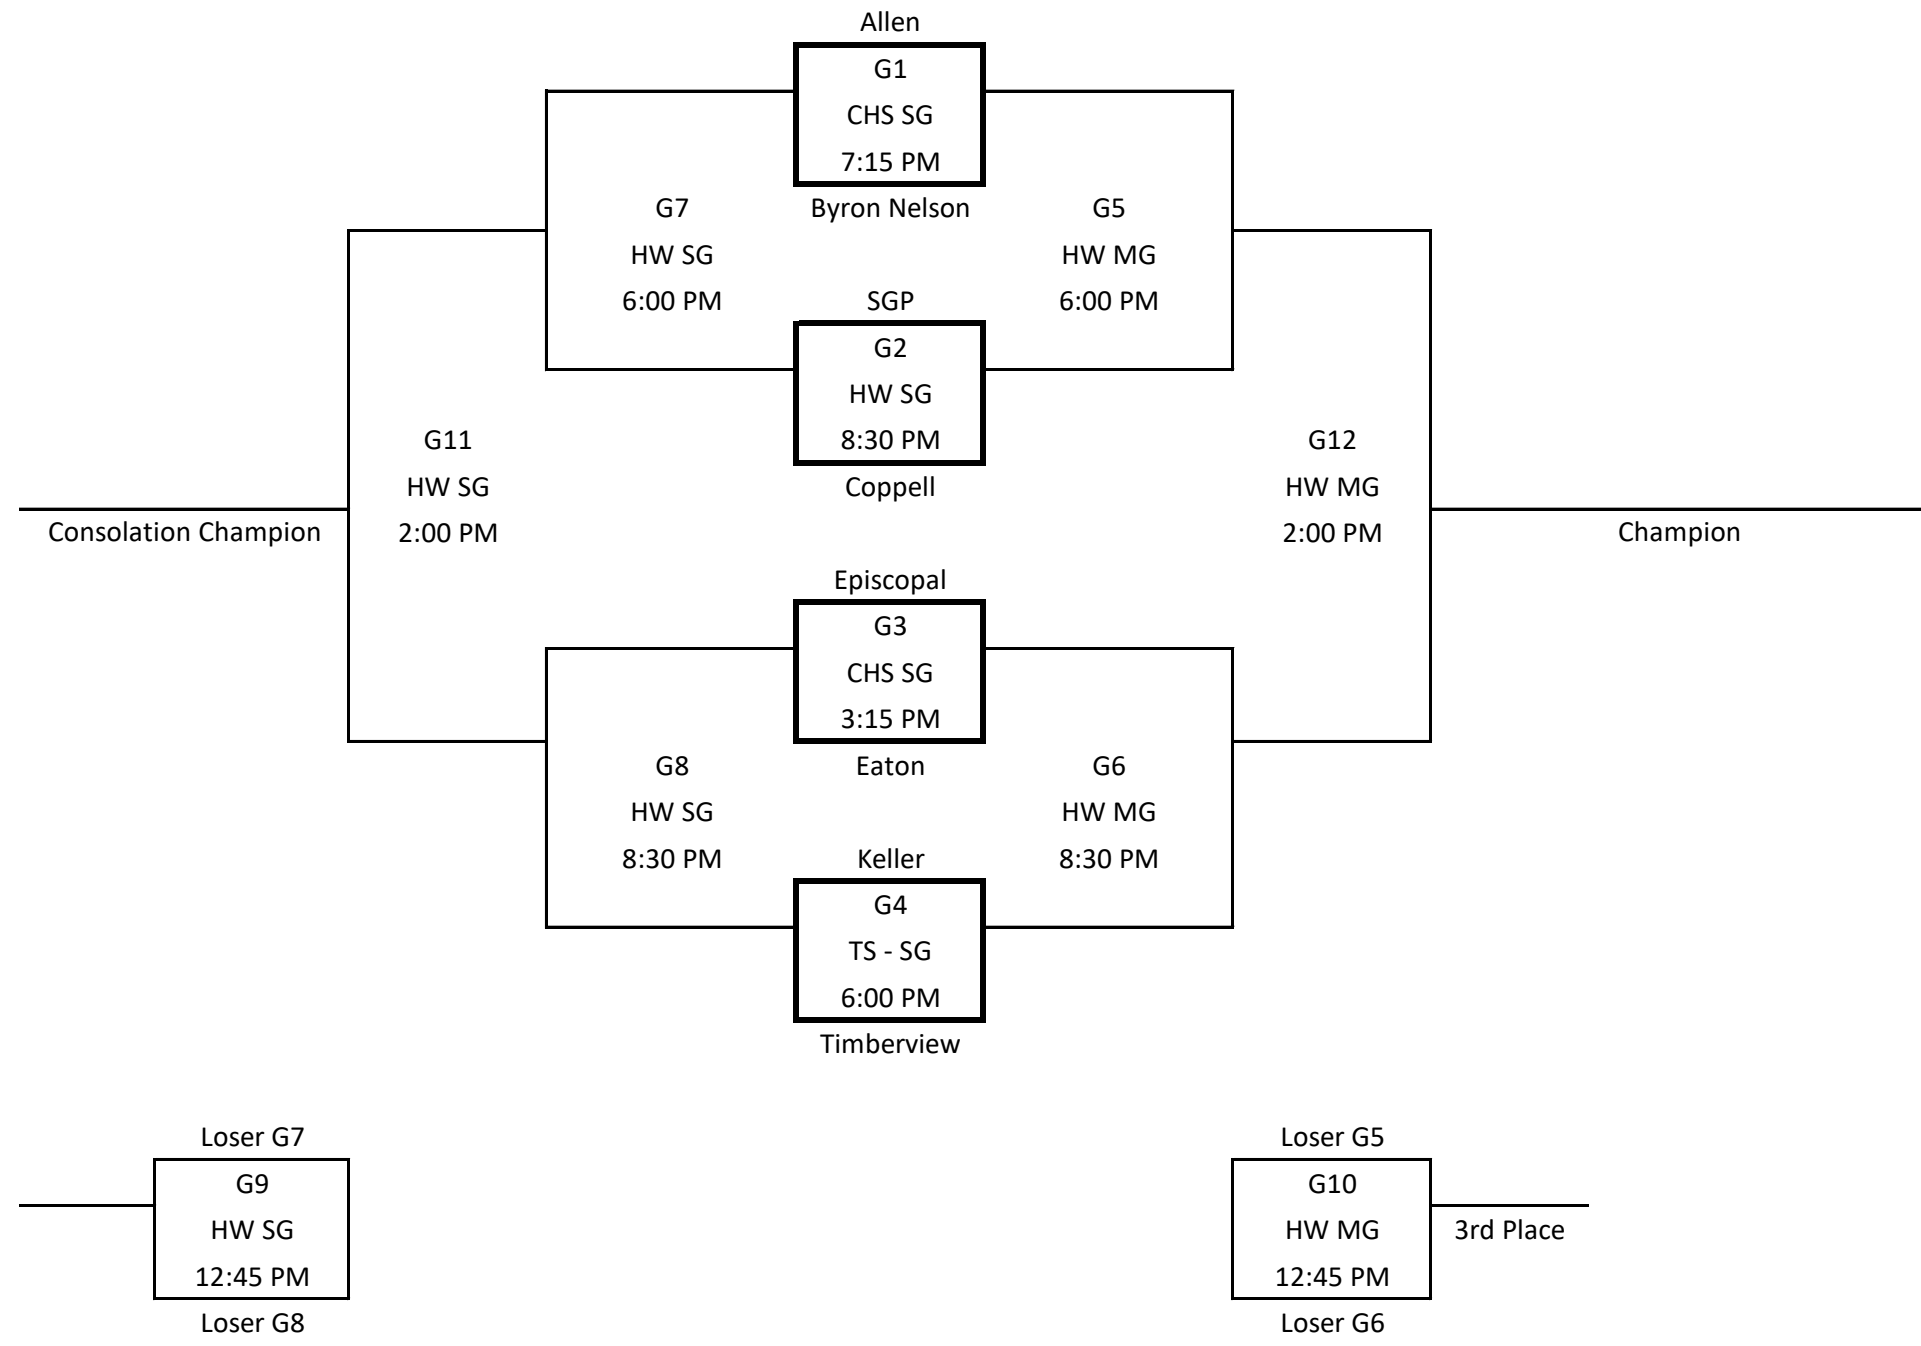

Central Classic Tournament - 9B Division - Crimson Bracket

December 5th: Games 1-4
 December 6th: Games 5-8
 December 7th: Games 9-12

Top Team Wears White

Central High School
 950 Ray White
 Fort Worth, TX 76244

HMS MG: Hillwood Middle School Main Gym
 HMS SG: Hillwood Middle School Small Gym

TS - MG: Trinity Springs Middle School Main Gym
 TS - SG: Trinity Springs Middle School Small Gym