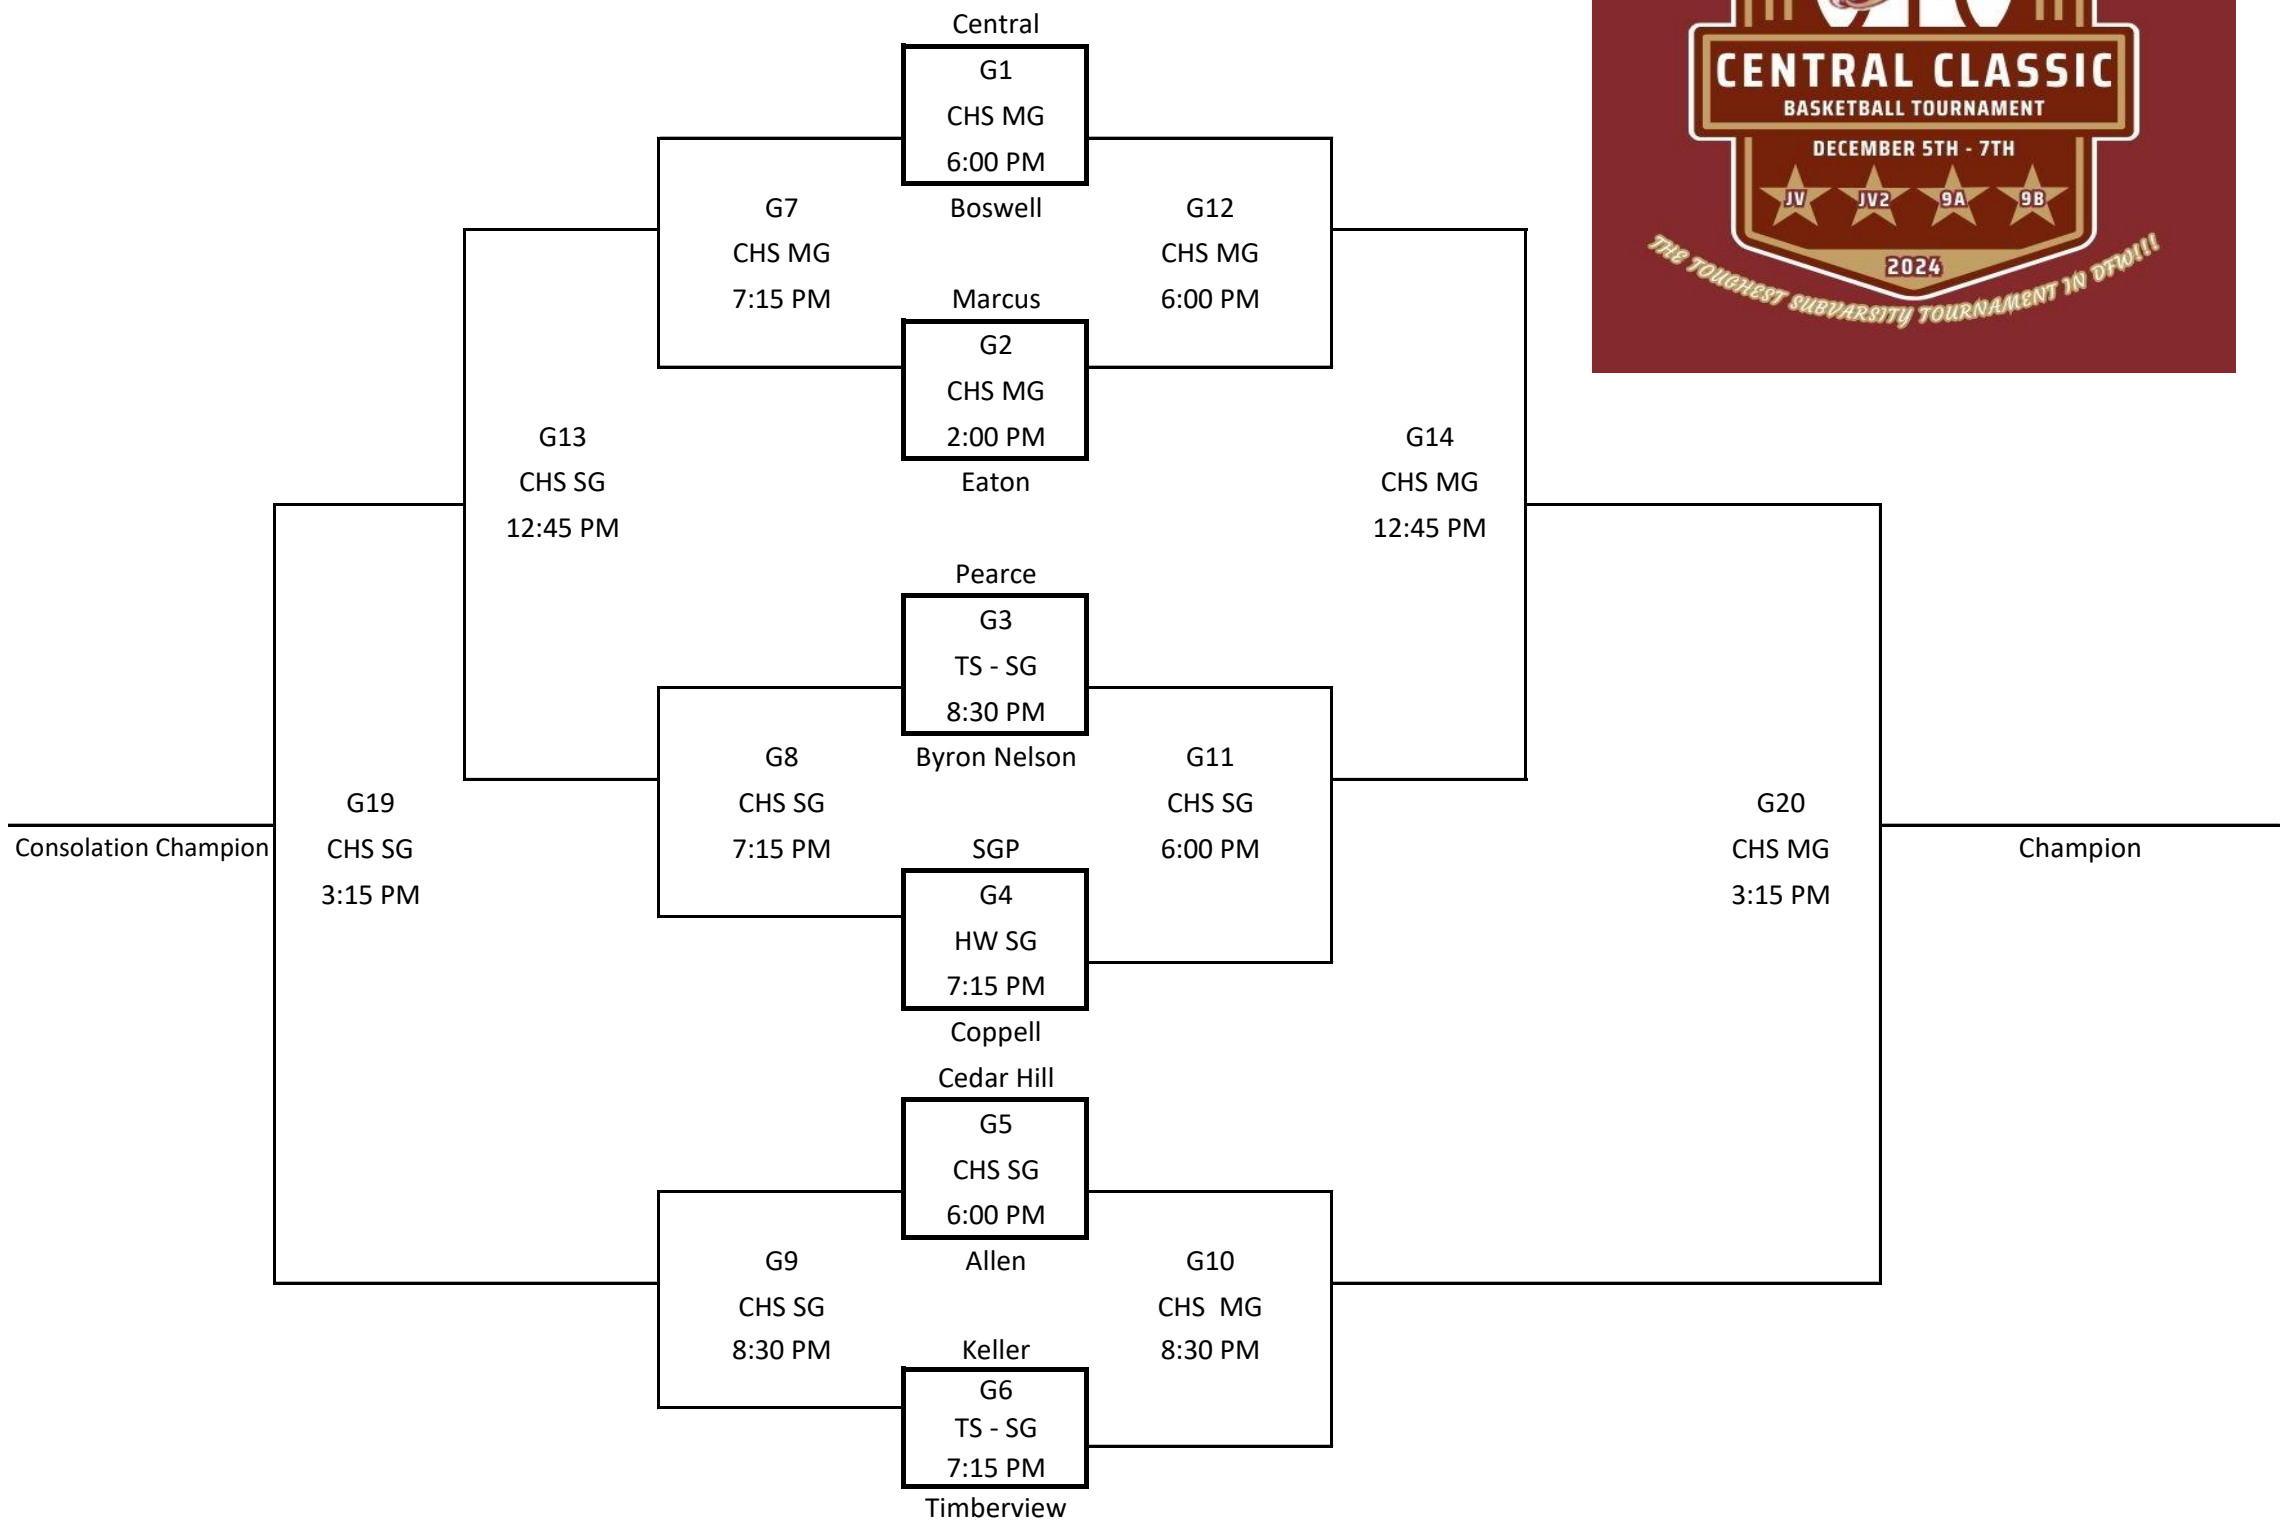

# Central Classic Tournament - 9A - Crimson Division

December 5th: Games 1-6  
 December 6th: Games 7-12  
 December 7th: Games 13-20

Top Team Wears White

Loser G7  
 G15  
 HW SG  
 4:45 PM  
 Loser G8

Loser G12  
 G16  
 HW MG  
 4:45 PM  
 Loser G11