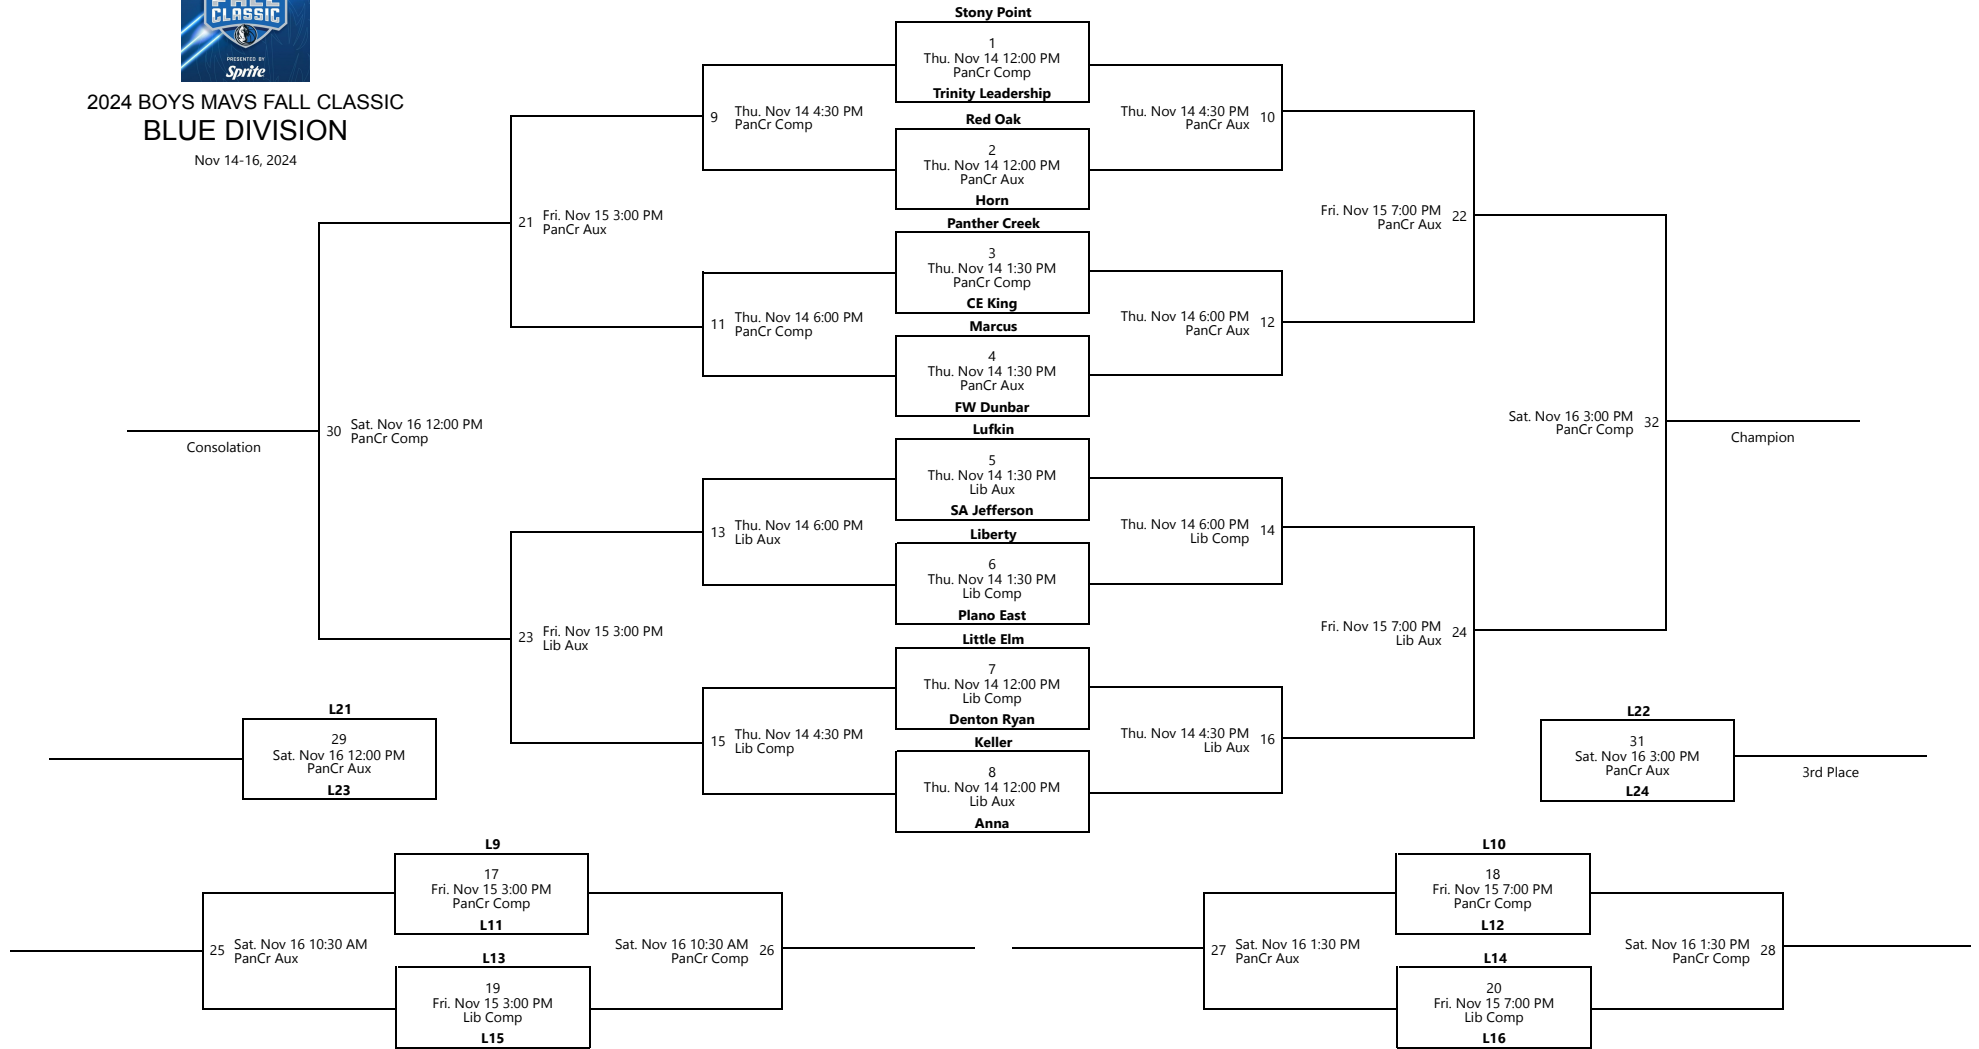

2024 BOYS MAVS FALL CLASSIC
BLUE DIVISION
 Nov 14-16, 2024

Lib Aux - Liberty High School Auxiliary Gym Lib Comp - Liberty High School Competition Gym PanCr Aux - Panther Creek High School Auxiliary Gym
 PanCr Comp - Panther Creek High School Competition Gym

**2024 BOYS MAVS FALL CLASSIC
GREEN DIVISION**
Nov 14-16, 2024

Indep Aux - Independence High School Auxiliary Gym Indep Comp - Independence High School Competition Gym Reedy Aux - Rick Reedy High School Auxiliary Gym
Reedy Comp - Rick Reedy High School Competition Gym