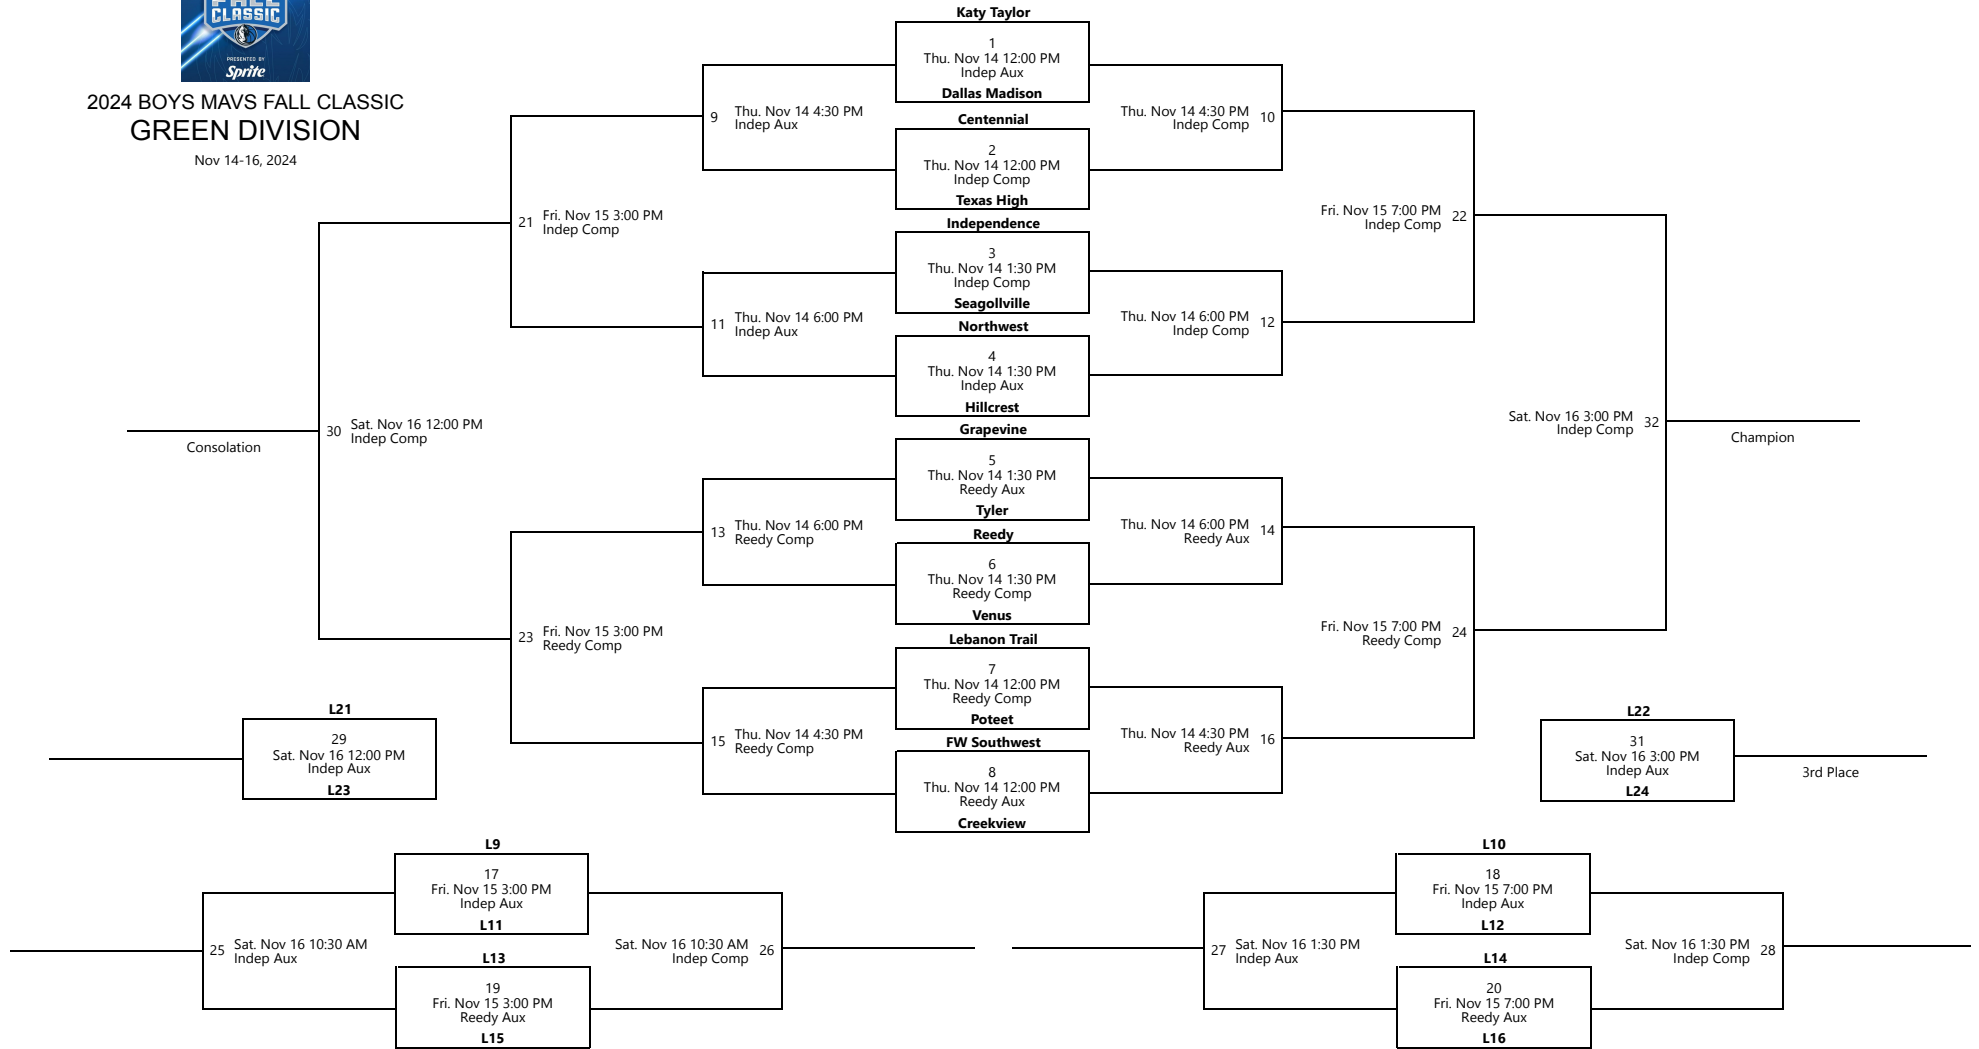

2024 BOYS MAVS FALL CLASSIC
BLUE DIVISION
 Nov 14-16, 2024

Lib Aux - Liberty High School Auxiliary Gym Lib Comp - Liberty High School Competition Gym PanCr Aux - Panther Creek High School Auxiliary Gym
 PanCr Comp - Panther Creek High School Competition Gym

**2024 BOYS MAVS FALL CLASSIC
GREEN DIVISION**
Nov 14-16, 2024

Indep Aux - Independence High School Auxiliary Gym Indep Comp - Independence High School Competition Gym Reedy Aux - Rick Reedy High School Auxiliary Gym
Reedy Comp - Rick Reedy High School Competition Gym