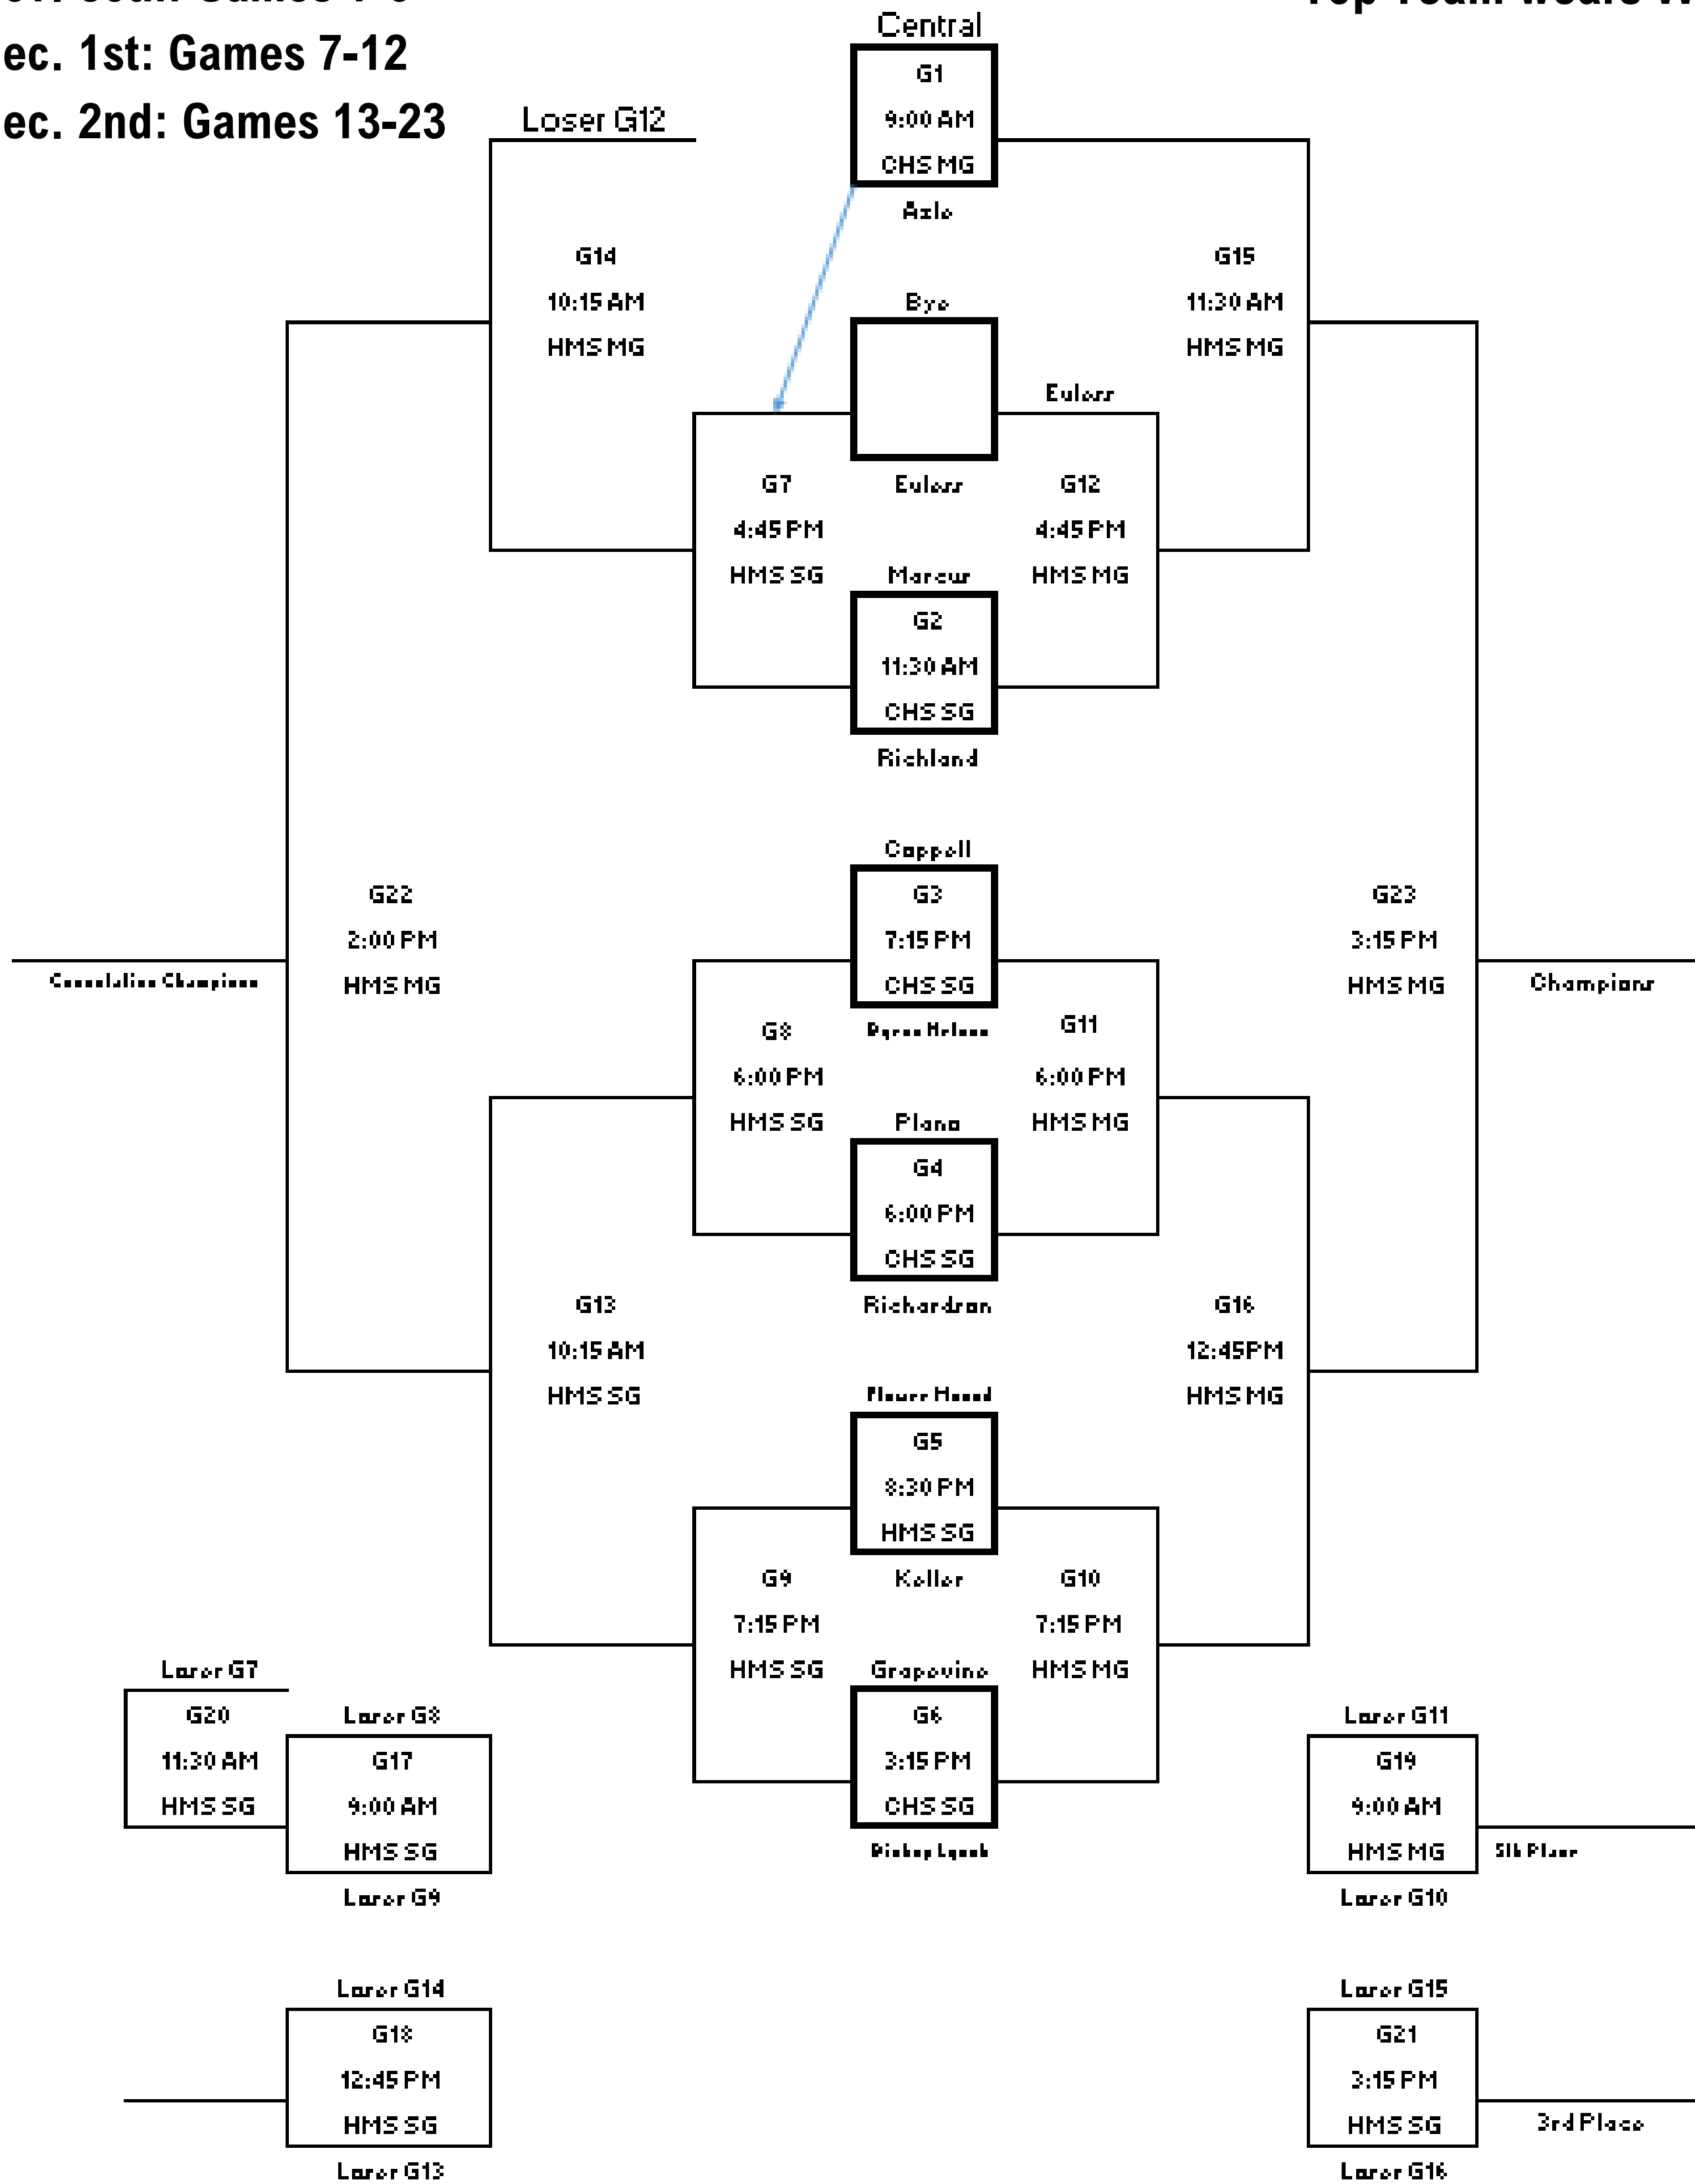

HMS MG: Hillwood Main Gym
HMS SG: Hillwood Small Gym

Central Classic

Nov. 30th: Games 1-6

Dec. 1st: Games 7-12

Dec. 2nd: Games 13-23

Top Team wears White

9B BRACKET

9B BRACKET