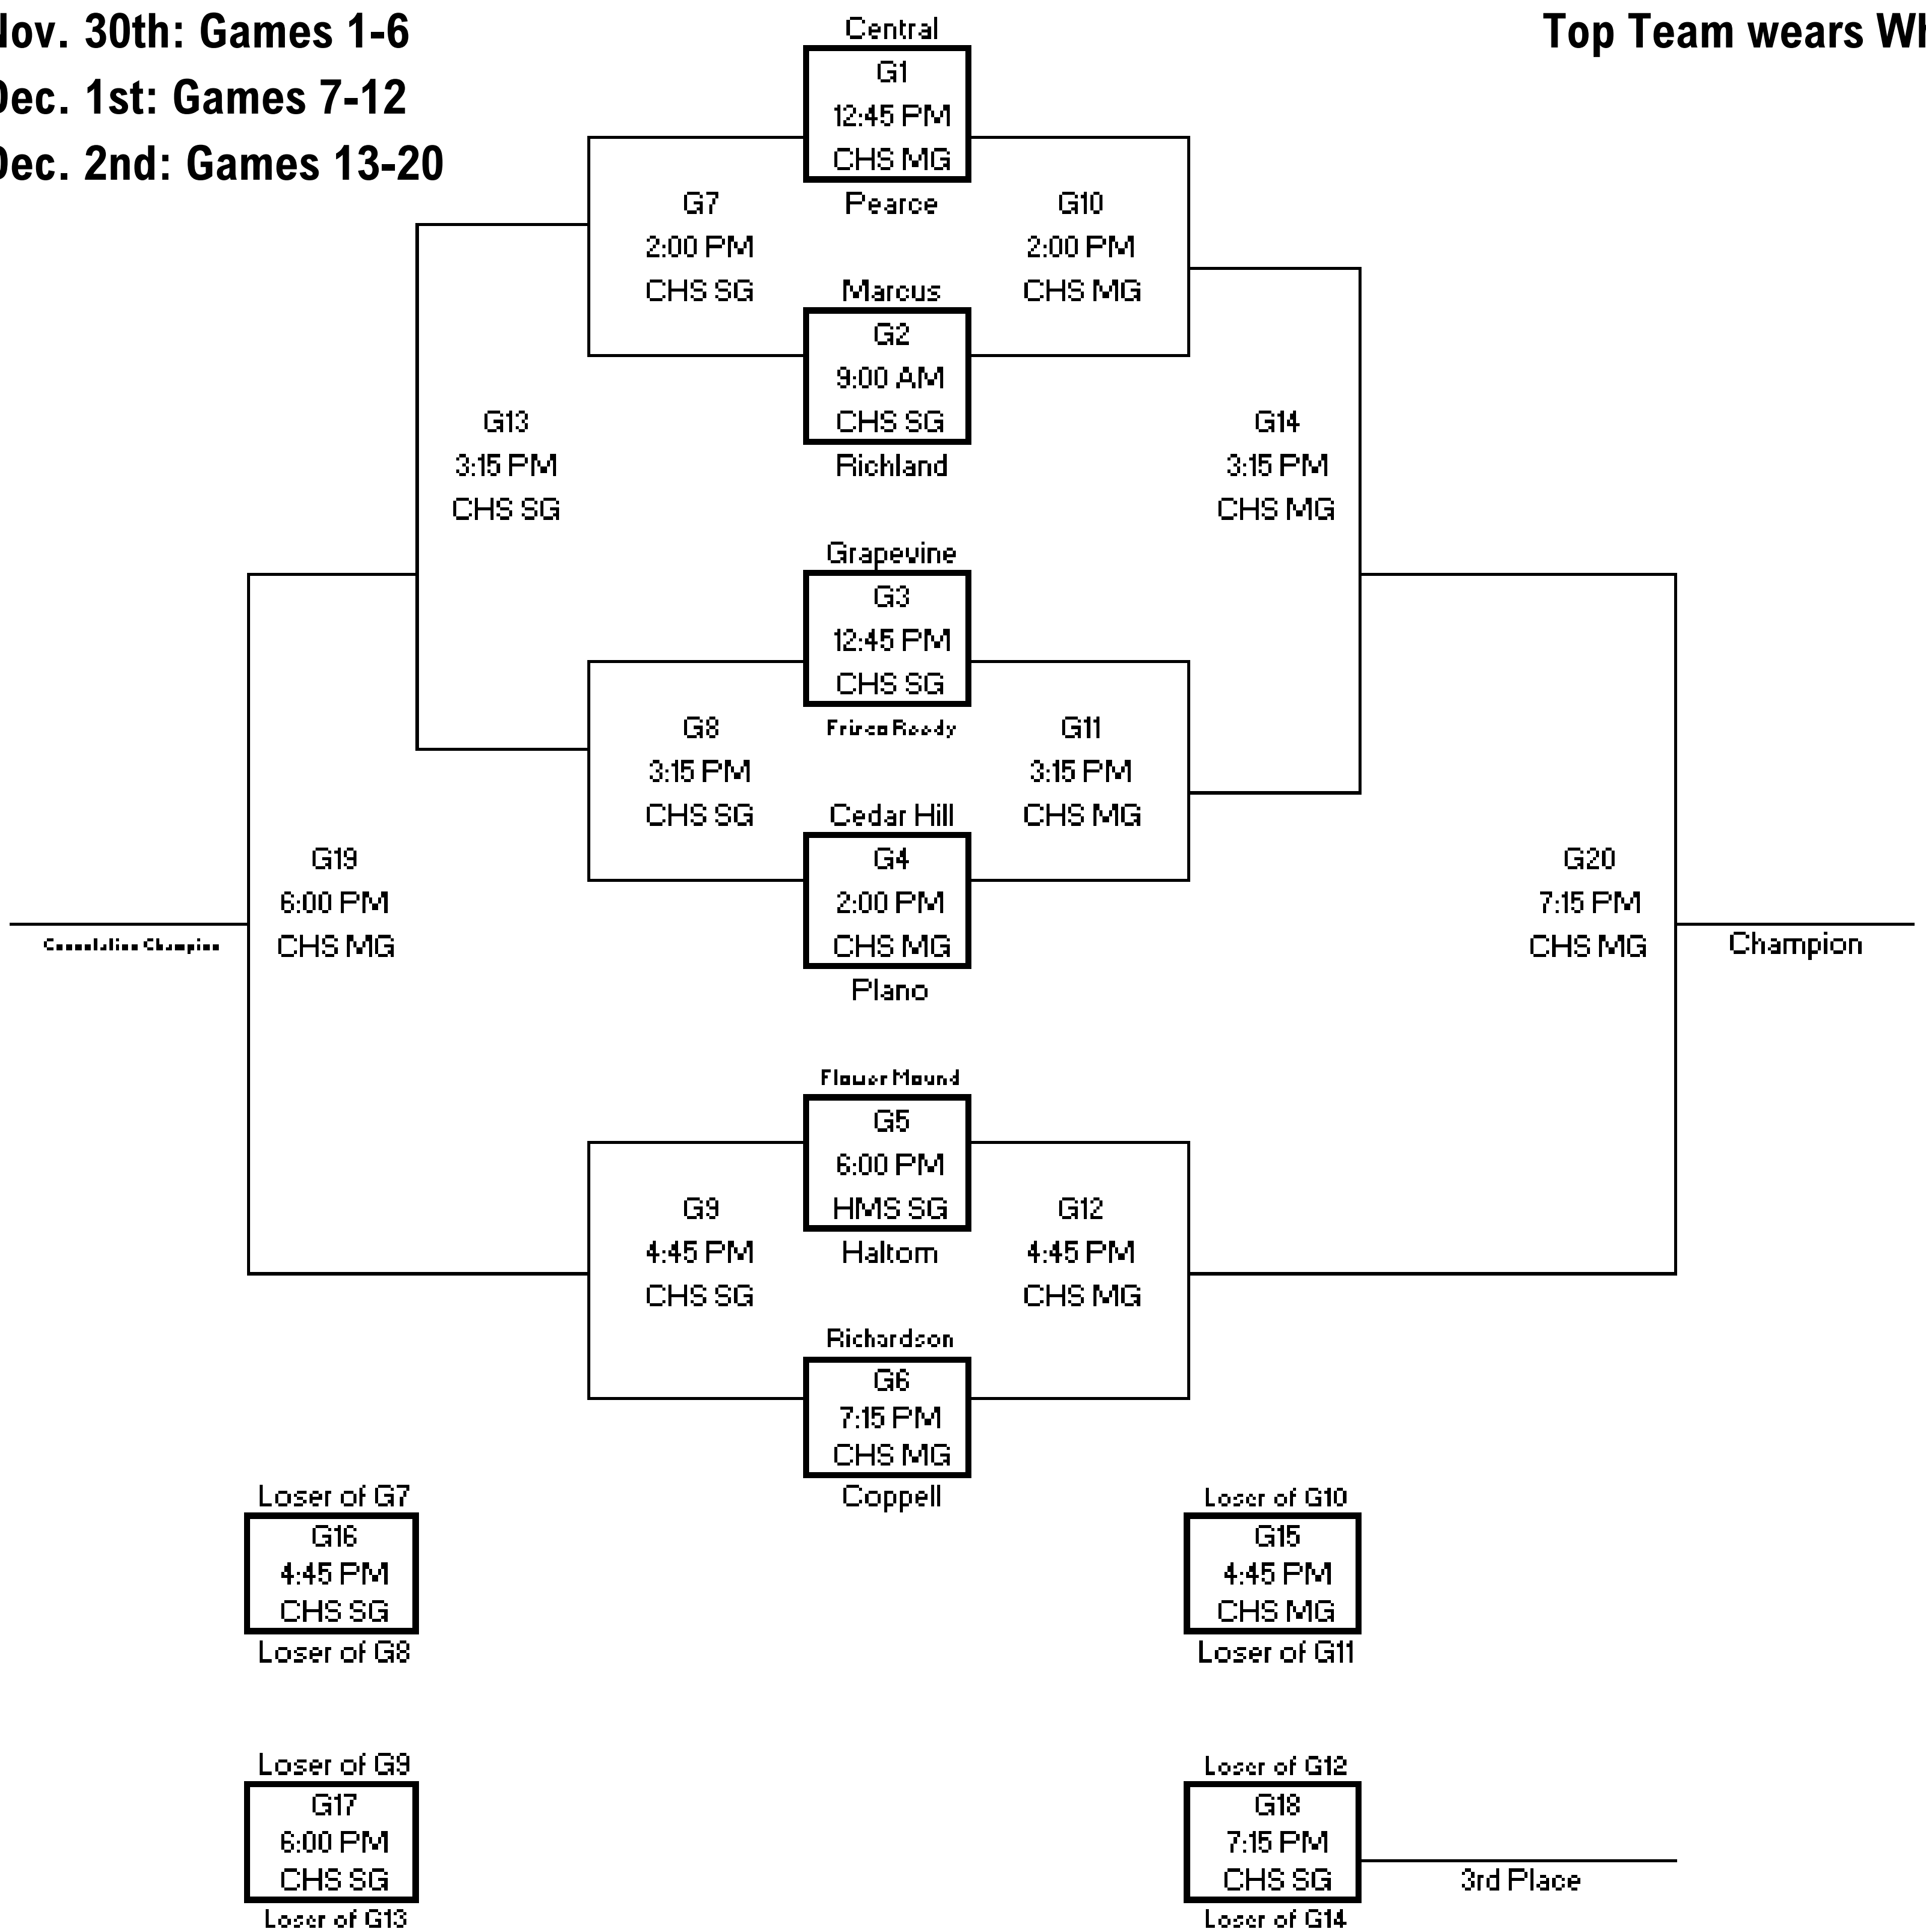

Central Classic

JV BRACKET

Nov. 30th: Games 1-6
 Dec. 1st: Games 7-12
 Dec. 2nd: Games 13-20

Top Team wears White

Central High School:
 9450 Ray White Rd,
 Fort Worth, TX, 76244

CHS MG: Central Main Gym
CHS SG: Central Small Gym