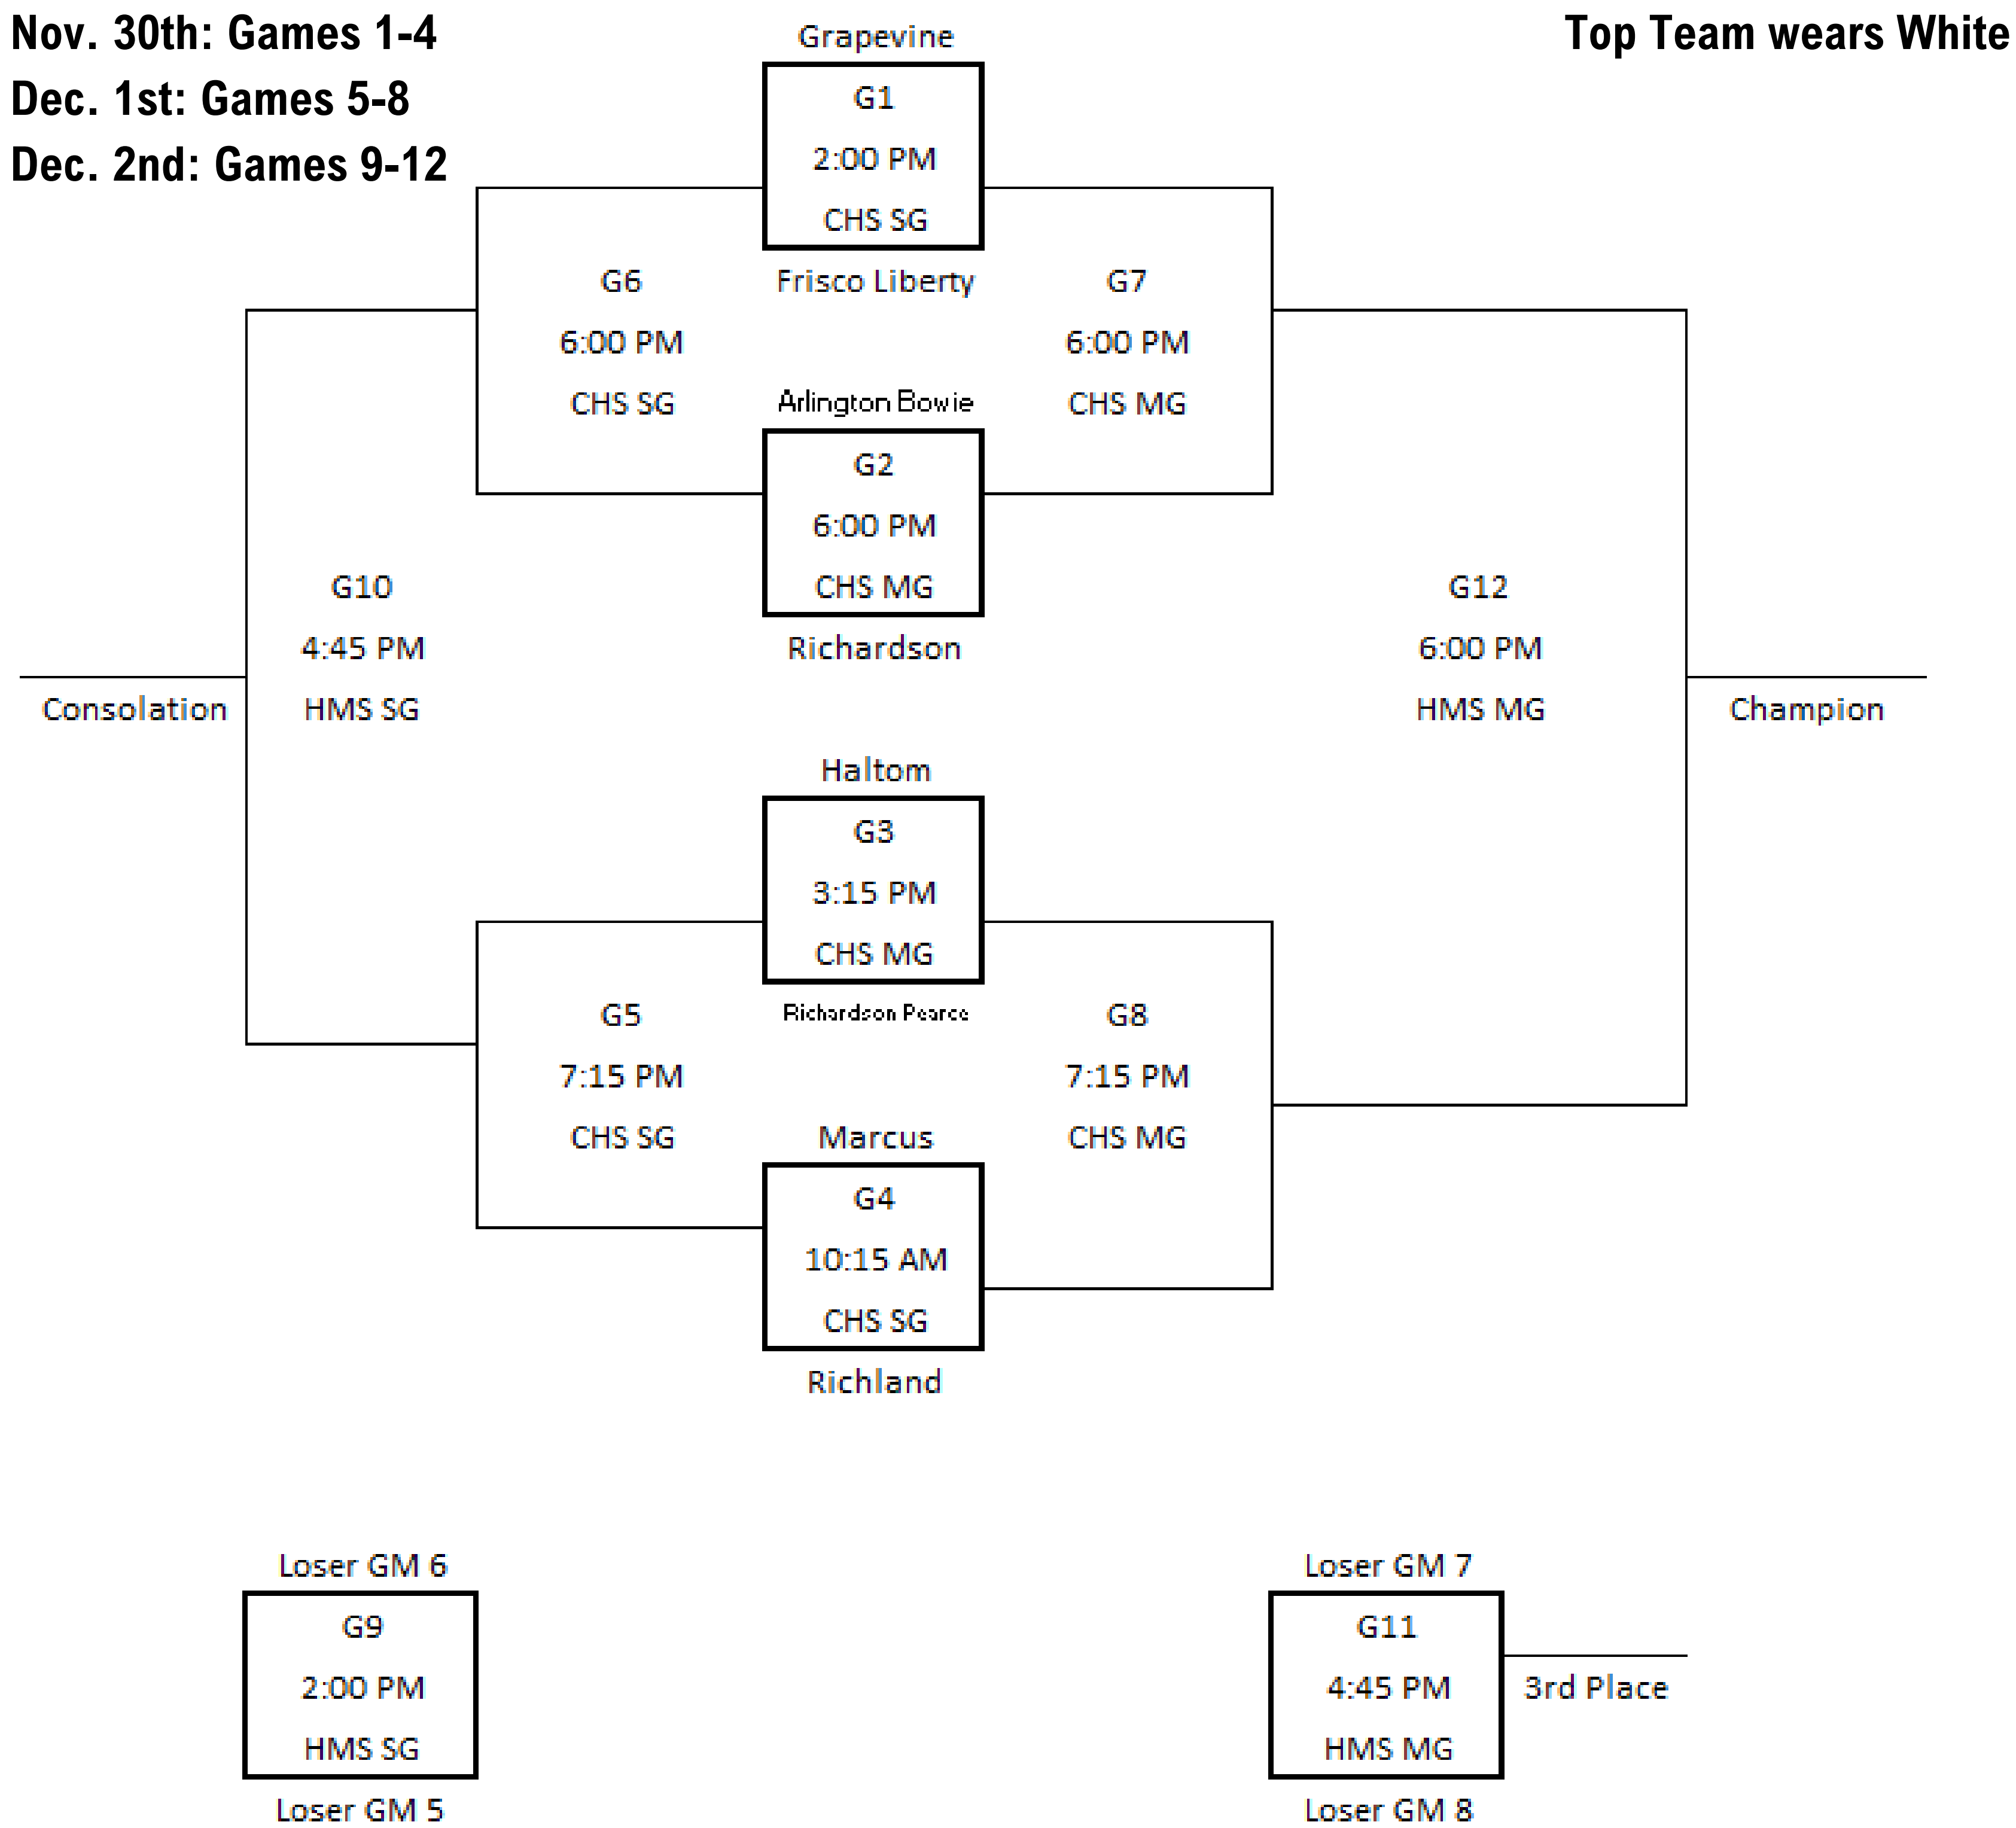

Central Classic

9A - GOLD BRACKET

Nov. 30th: Games 1-4

Dec. 1st: Games 5-8

Dec. 2nd: Games 9-12

Top Team wears White