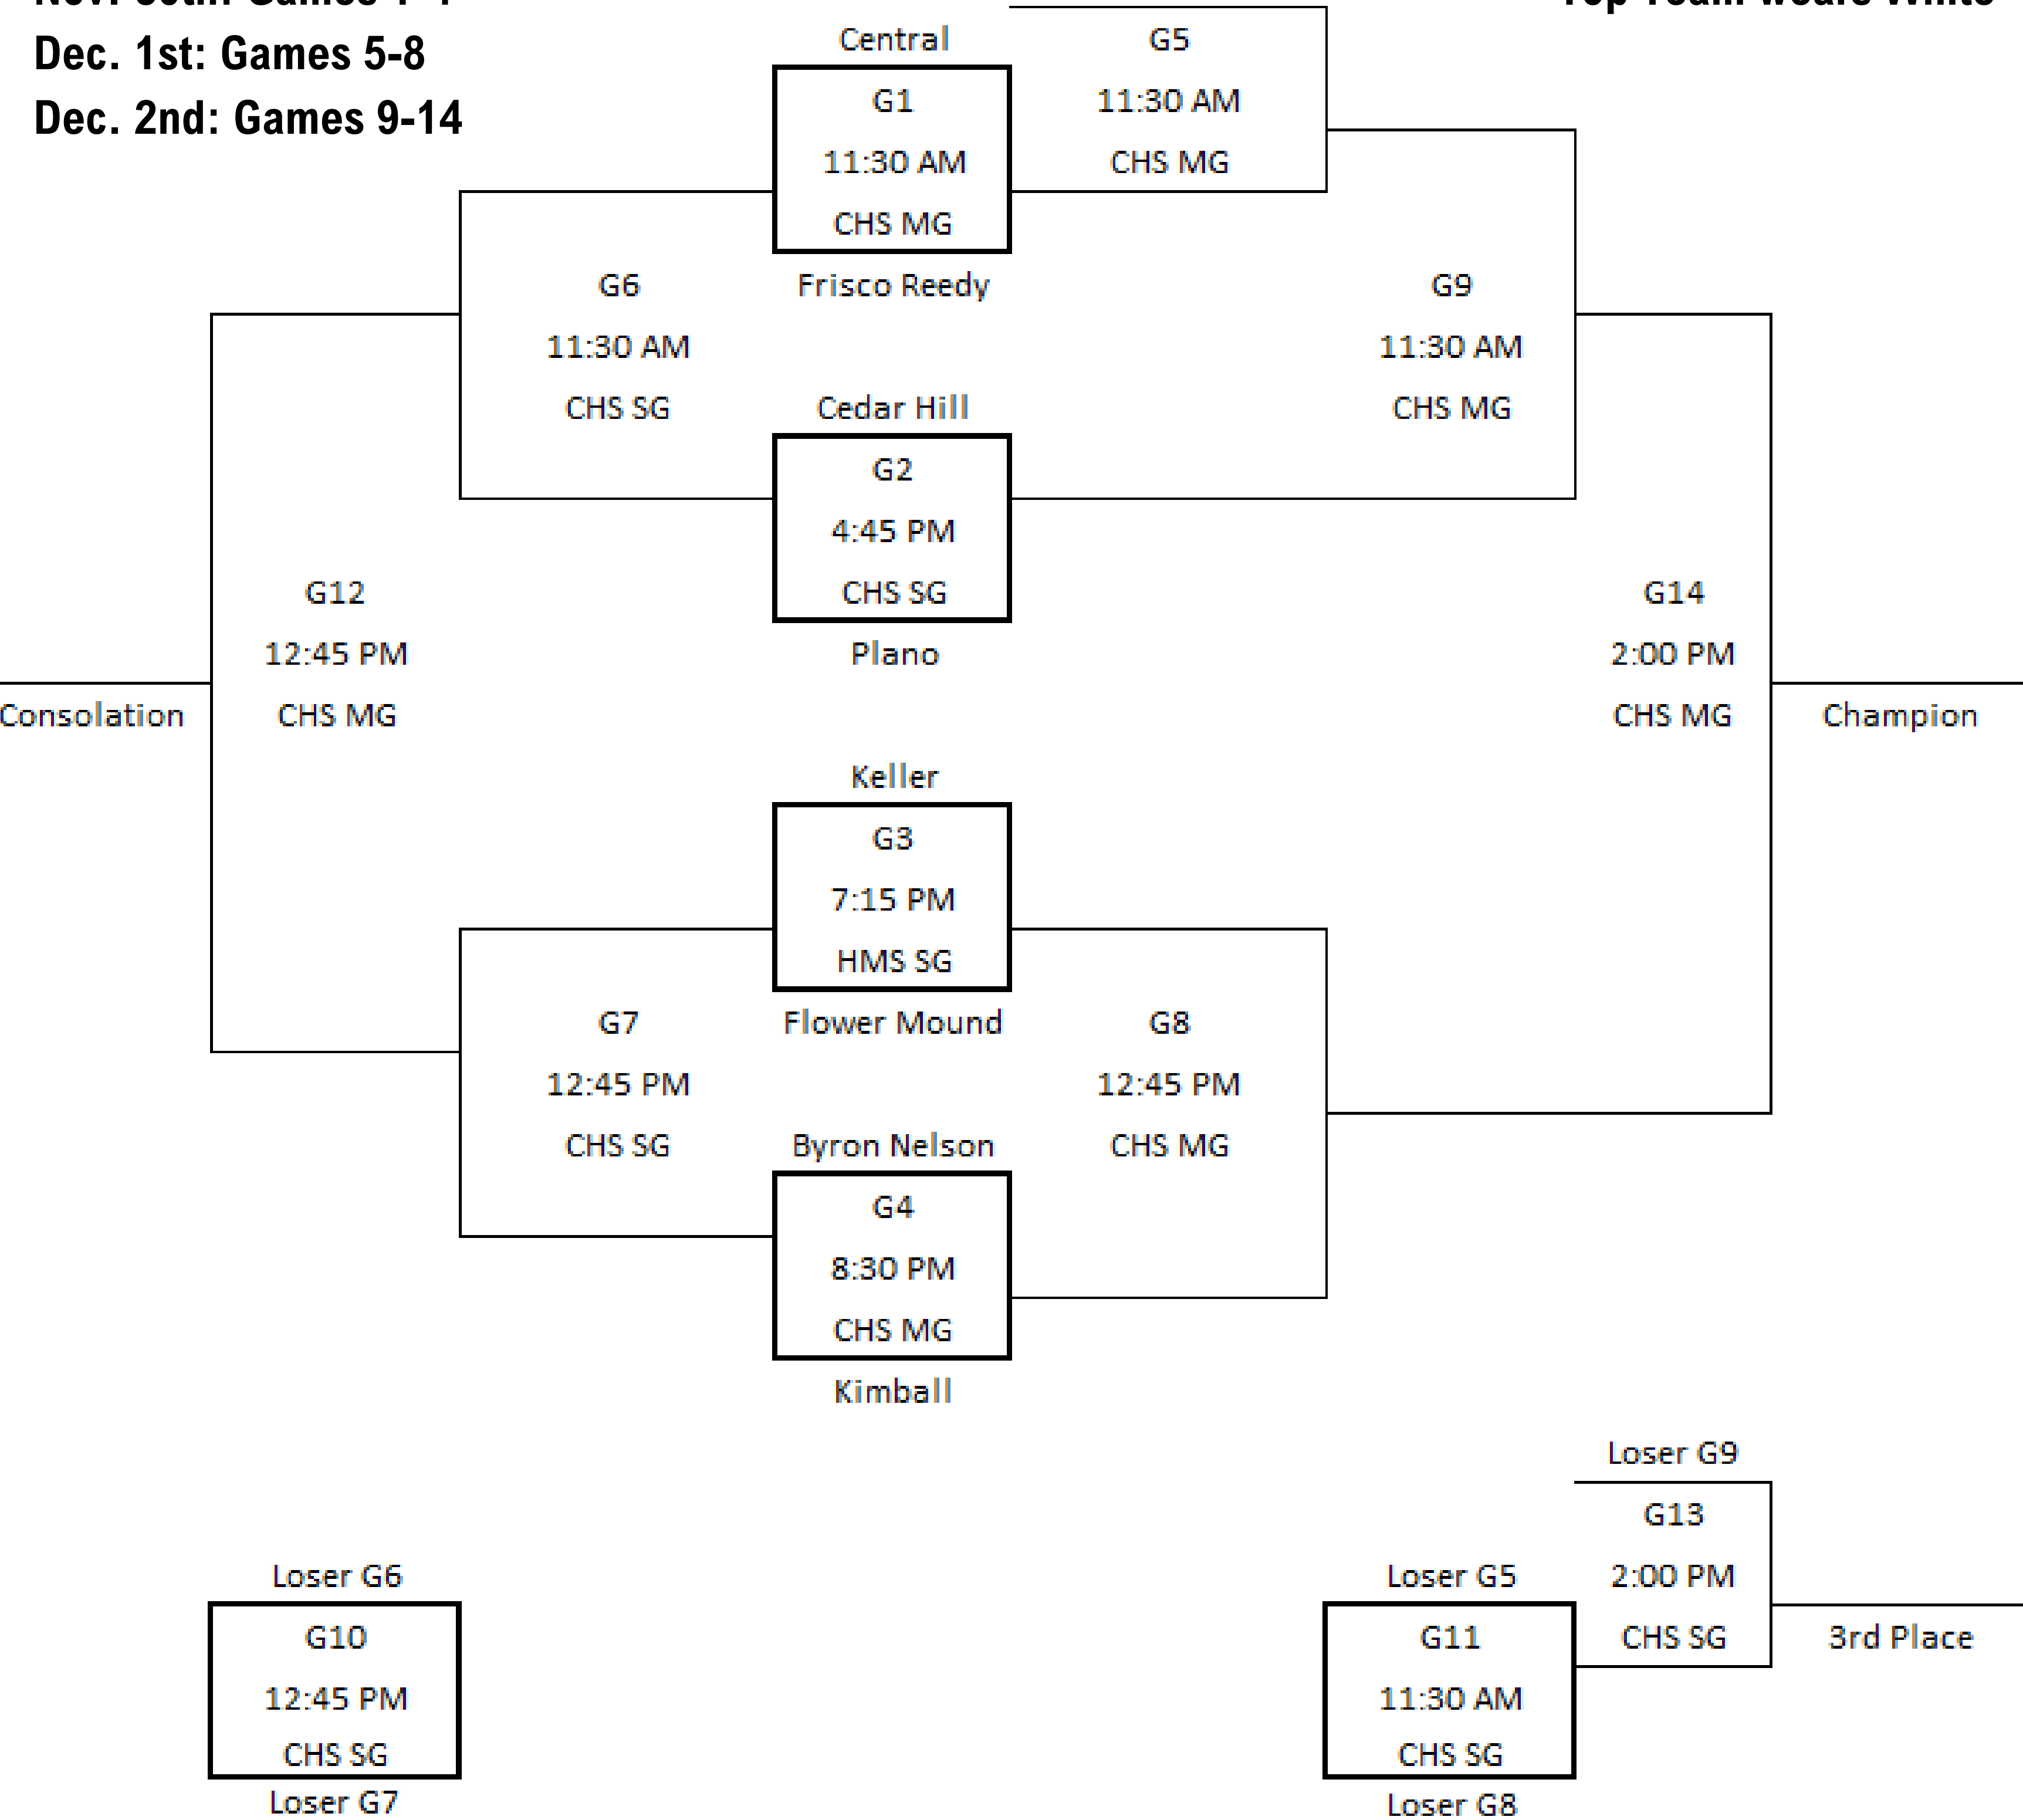

Central Classic

9A - CRIMSON BRACKET

Nov. 30th: Games 1-4

Dec. 1st: Games 5-8

Dec. 2nd: Games 9-14

Coppell

Top Team wears White

Central High School:
9450 Ray White Rd,
Fort Worth, TX, 76244