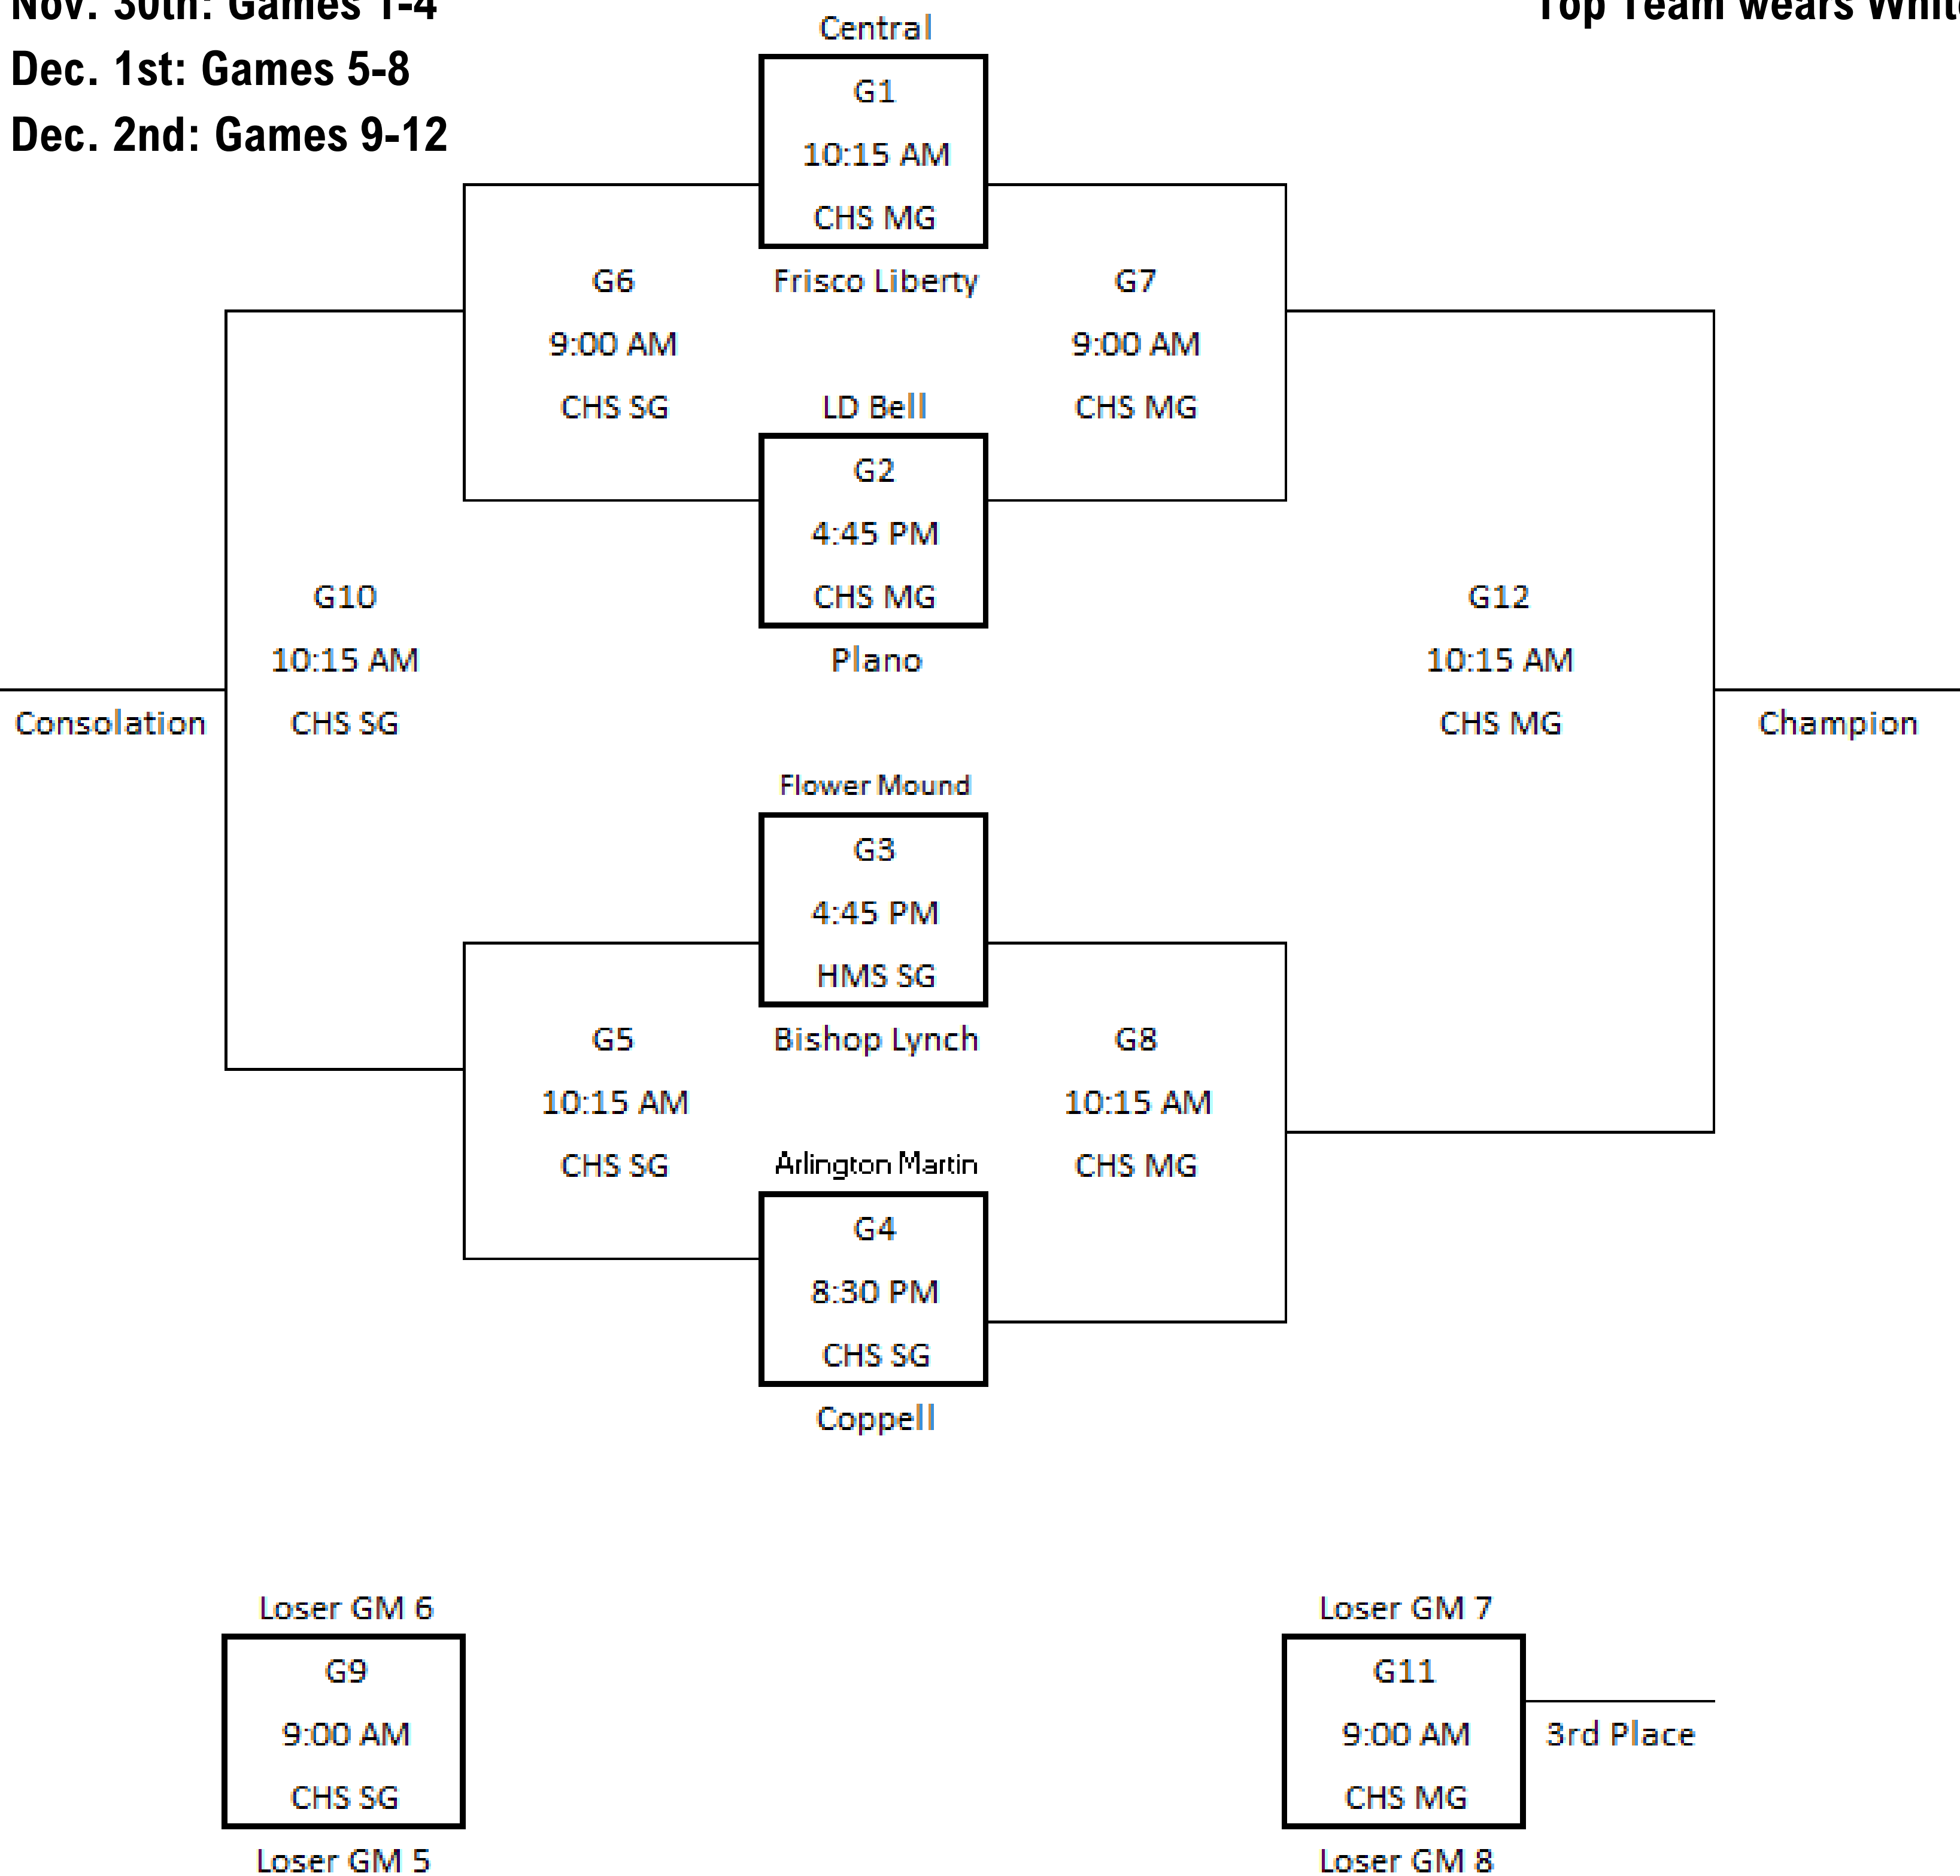

Central Classic

JV2 BRACKET

Nov. 30th: Games 1-4

Dec. 1st: Games 5-8

Dec. 2nd: Games 9-12

Top Team wears White