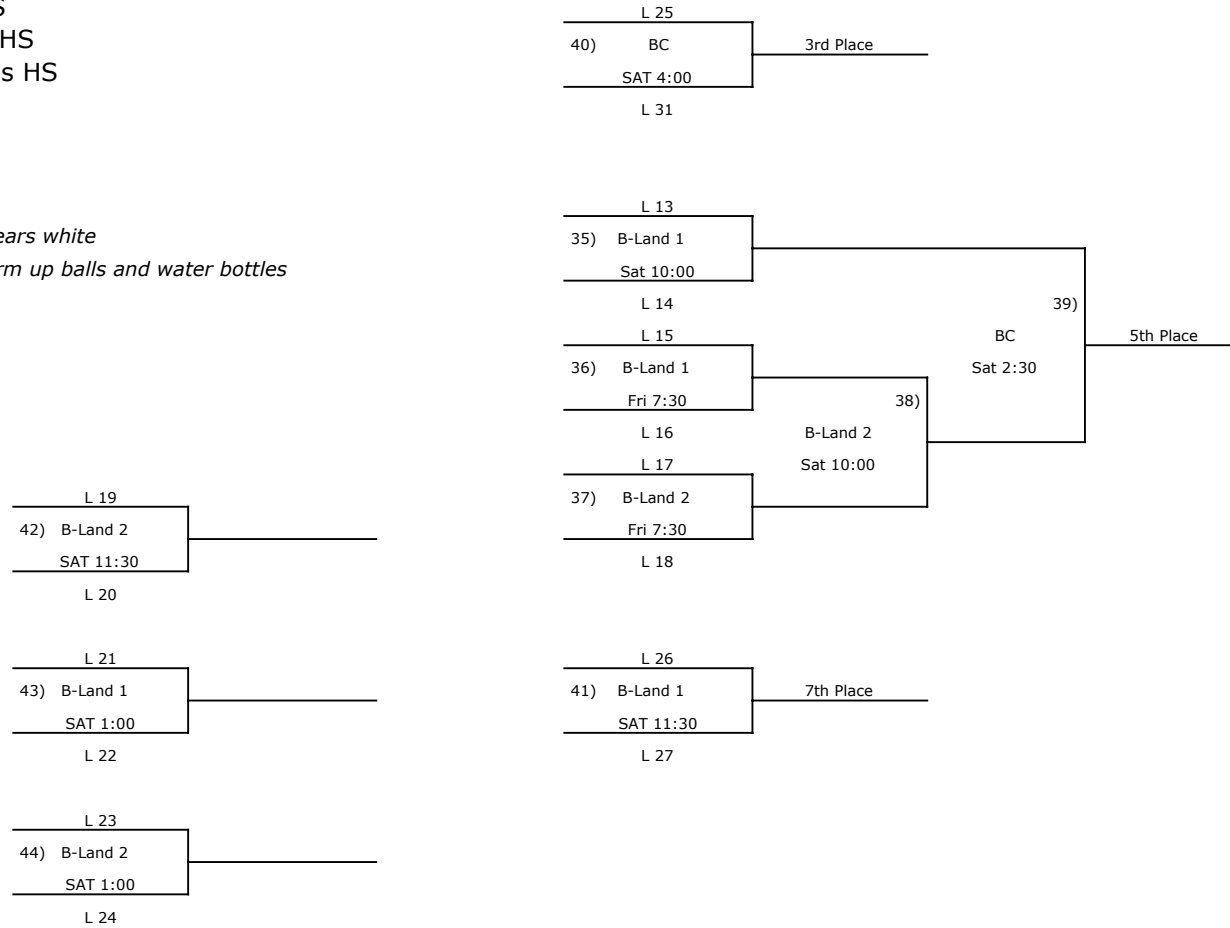

**Top team in each bracket wears white
Please provide your own warm up balls**

Playing Sites

B-Land = Bridgeland HS

Lakes = Cypress Lakes HS

Woods = Cypress Woods HS

BC = Berry Center

**Top team in each bracket wears white*

**Please provide your own warm up balls and water bottles*

Game Breakdown at each site

Thursday

<u>Bridgeland</u>		<u>Cypress Lakes</u>		<u>Cypress Woods</u>		<u>Berry Center</u>	
<u>Gym 1</u>	<u>Gym 2</u>	<u>Gym 1</u>	<u>Gym 2</u>	<u>Gym 1</u>	<u>Gym 2</u>	<u>Gym 1</u>	
5:00	5:00	5:00	5:00	5:00	5:00		
6:30	6:30	6:30	6:30	6:30	6:30		